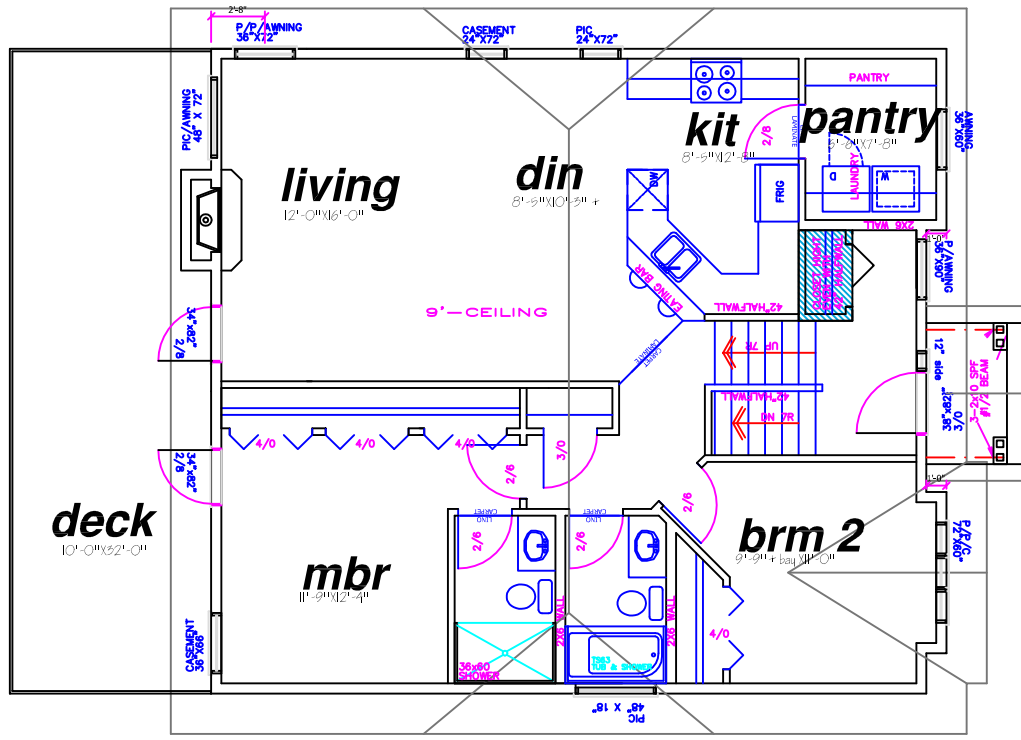

ROSEWOOD II

1153 Sqft Bilevel
2 Brm, 2 Bath,
main laundry

www.riserhomes.com
BOX 238, RED DEER, AB - TEL: 403-347-8447 FAX: 403-347-8442 EMAIL info@riserhomes.com