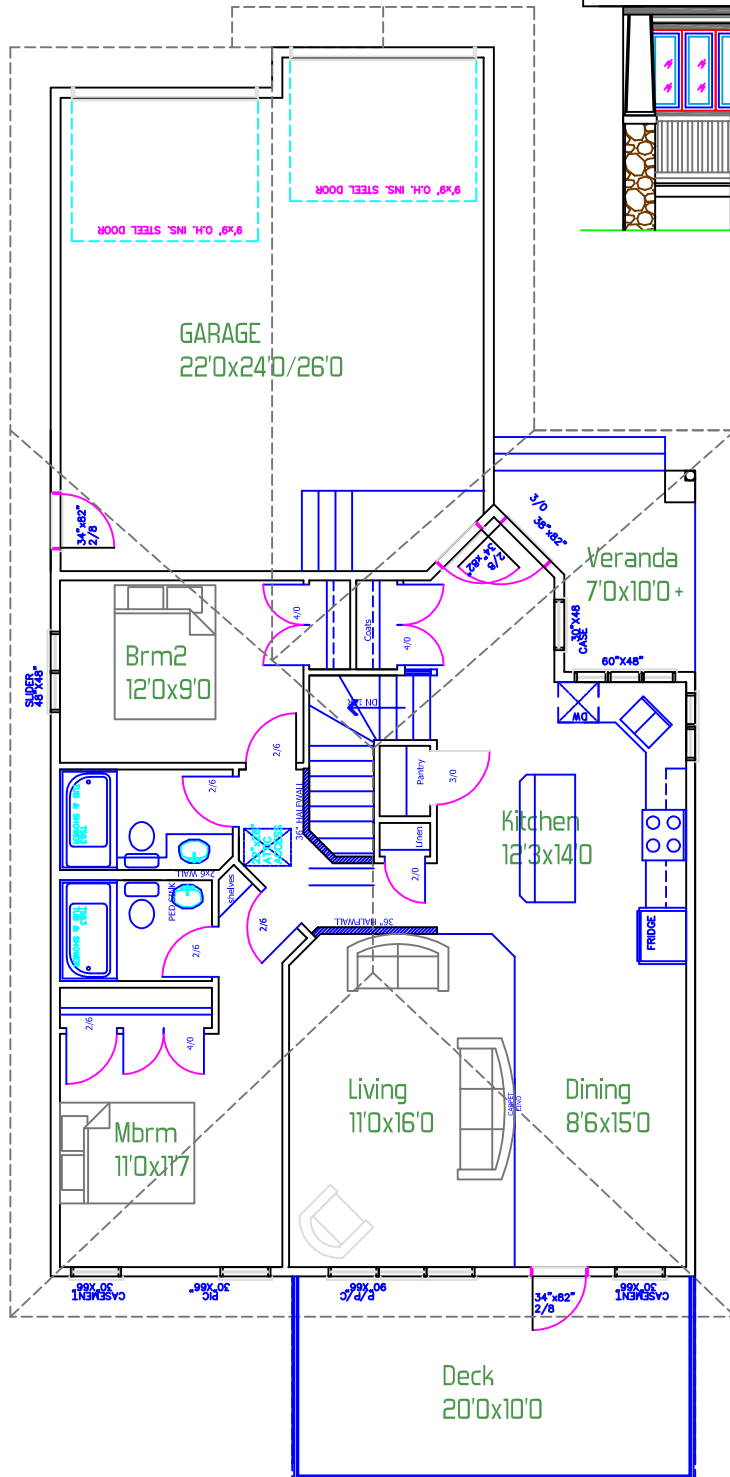

Front Elevation Poplar

1097 Sqft Bungalow
2 Brm, 2 Bath
Attached Garage

Main Floor Plan